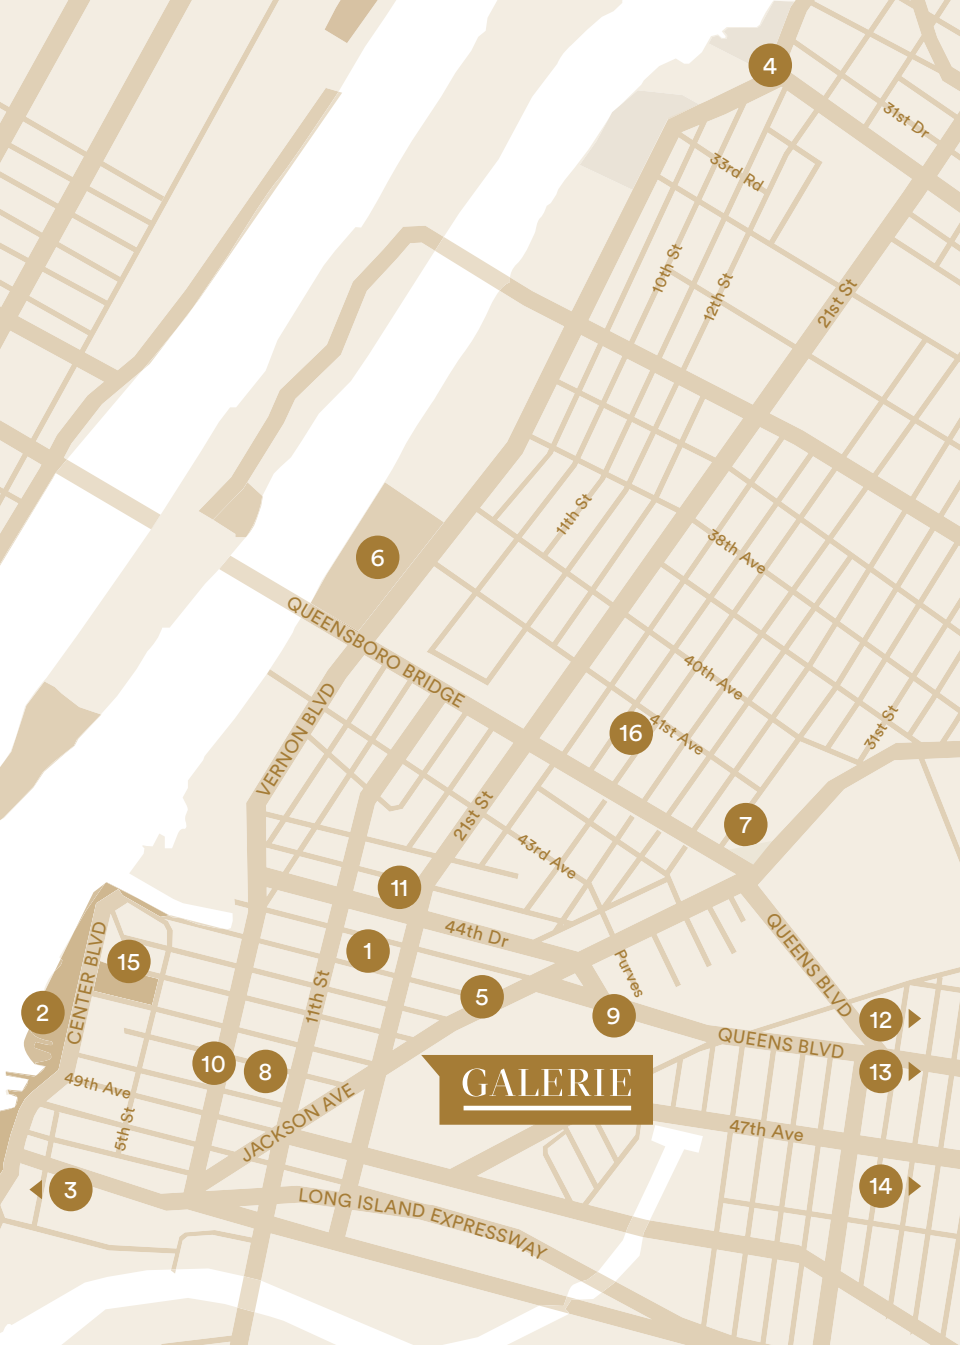

Explore

OUTDOORS

- 1 **John F Murray Playground**
21st St & 45th Rd
- 2 **Gantry Plaza State Park**
4-09 47th Rd
- 3 **Hunters Point South Park**
Center Blvd between
50 Ave & 54 Ave
- 4 **Socrates Sculpture Park**
32-01 Vernon Blvd
- 5 **McKenna Triangle
at Court Square**
Jackson Ave at 45th
- 6 **Queensbridge Park**
21st street
- 7 **Dutch Kills Green**
Queens Plaza

WELLNESS

- 8 **The Yoga Room**
10-14 47th Rd
- 9 **Yoga Studio 6**
27-28 Thomson Ave
- 10 **Pranavah Yoga Studio**
47-46 Vernon Blvd
3rd floor
- 11 **The Cliffs**
11-11 44th Dr
- 12 **CityView Racquet Club**
43-34 32nd Pl
- 13 **LIC YMCA**
32-23 Queens Blvd
- 14 **City Ice Pavillion**
47-32 32nd Pl
- 15 **Crank Cycle Studio**
4630 Center Blvd
- 16 **Brooklyn Boulders**
23-10 41st Ave

GALERIE

- 1
- 2
- 3
- 4
- 5
- 6
- 7
- 8
- 9
- 10
- 11
- 12
- 13
- 14
- 15
- 16